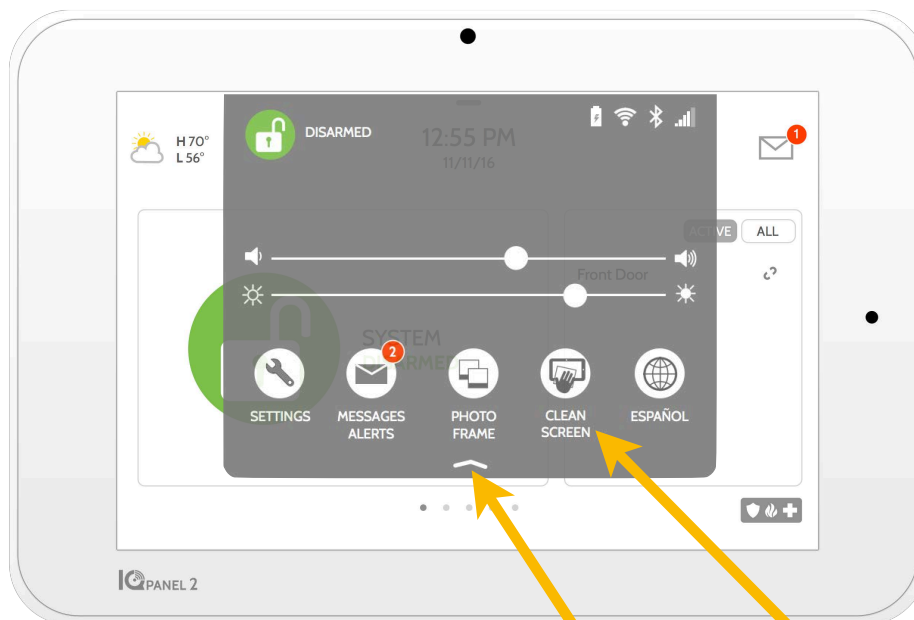

HOW TO ACCESS:

Settings Tray

Access common settings by swiping down from the top of the screen.

Close Tray
Swipe up to close the tray

Clean Screen
Disables the screen for 30 seconds to allow you to clean it without accidentally touching anything.
(Touch the "standby" button on the side of the panel to cancel)